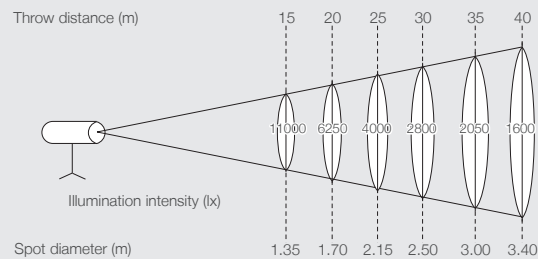

Easy operation & Excellent Balancing

Compact size & light weight

Separate power supply and removable cables

| SUPERSOL® 1004SR/e | |
|--------------------------|--|
| Spot head | XPS-1004SR/e |
| Max. ambient temperature | 40°C |
| Max. surface temperature | 60°C |
| Min. throw distance | 5m |
| Min. offset distance | 0.3m |
| Range of use angle | 10° up / 45° down |
| Cable and connection | DC cable: 8mm ² 2C 5m with connector Control cable: 1.25mm ² 6C 5m with connector |
| Weight | 45.3kg |
| Dimension | W371 x H427 x D1342mm |
| Noise | 48dB or less (Distance 1m) |
| Material | Aluminum casting and sheet iron |
| Xenon short arc lamp | UXL-10PRX |
| Lighting voltage | DC22V (+3V/-1V) |
| Rated power consumption | 990W |
| Rated current | DC45A (Actual current range 32 to 45A) |
| Total luminous flux | 34000 lm |
| Color temperature | Approx. 6000K |
| Cooling method | Forced air cooling 4 to 6m/s |
| Average lifetime | 1000hrs |
| Power Supply | KSX-45MHXP |
| Rated voltage | Single phase 100V to 120V Single phase 173V to 240V |
| Power consumption | At rated input: 2.1kVA |
| Rated frequency | 50/60Hz |
| Input current* | At 100V: 21A At 200V: 11A (60A or less) |
| Input cable | 3.5 mm ² 3C 5m with connector, tip of one side is loose |
| Weight | 13kg |
| Dimension | W180 x H375 x D420mm |
| Noise | Backward of distance 1m 51 dB or less |
| Coating color | Black (ABS resin) |
| Stand | ST-1004/e |
| Materials | Aluminum casting, iron, and stainless pipe |
| Weight | 41.6kg |
| Dimension | W720 x H743 ~ 1203 x D628mm |
| Color changer | XCC-6XB-8" D/e |
| Number of filters | 6 |
| Dimension | W380 x H253x L130mm |
| Weight | Color changer : 2.6kg Balance Weight : 2.1kg |
| Material | Steel |

Photometric data

* The above spot diameter is minimum data.
The maximum spot diameter (compared with minimum data) is 2 times zoom ratio.

Dimensions

Product Configuration

Spot Head XPS-1004SR/e

Power Supply KSX-45MHXP