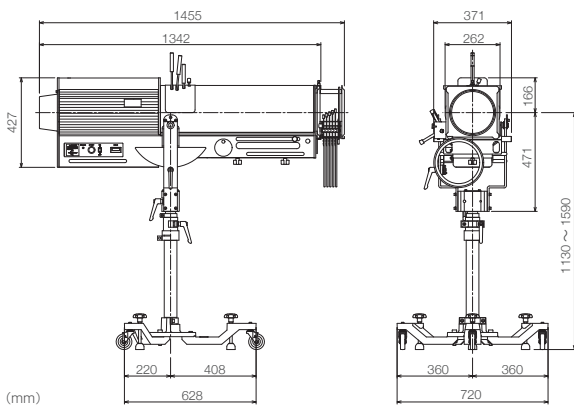

Easy operation & Excellent Balancing

Compact size & light weight

Separate power supply and removable cables

| SUPERSOL® 1004SR/e | |
|--------------------------|--|
| Spot head | XPS-1004SR/e |
| Max. ambient temperature | 40°C |
| Max. surface temperature | 60°C |
| Min. throw distance | 5m |
| Min. offset distance | 0.3m |
| Range of use angle | 10° up / 45° down |
| Cable and connection | DC cable: 8mm ² 2C 5m with connector Control cable: 1.25mm ² 6C 5m with connector |
| Weight | 45.3kg |
| Dimension | W371 x H427 x D1342mm |
| Noise | 48dB or less (Distance 1m) |
| Material | Aluminum casting and sheet iron |
| Xenon short arc lamp | UXL-10PRX |
| Lighting voltage | DC22V (+3V/-1V) |
| Rated power consumption | 990W |
| Rated current | DC45A (Actual current range 32 to 45A) |
| Total luminous flux | 34000 lm |
| Color temperature | Approx. 6000K |
| Cooling method | Forced air cooling 4 to 6m/s |
| Average lifetime | 1000hrs |
| Power Supply | KSX-45MHXP |
| Rated voltage | Single phase 100V to 120V Single phase 173V to 240V |
| Power consumption | At rated input: 2.1kVA |
| Rated frequency | 50/60Hz |
| Input current* | At 100V: 21A At 200V: 11A (60A or less) |
| Input cable | 3.5 mm ² 3C 5m with connector, tip of one side is loose |
| Weight | 13kg |
| Dimension | W180 x H375 x D420mm |
| Noise | Backward of distance 1m 51 dB or less |
| Coating color | Black (ABS resin) |
| Stand | ST-1004/e |
| Materials | Aluminum casting, iron, and stainless pipe |
| Weight | 41.6kg |
| Dimension | W720 x H743 ~ 1203 x D628mm |
| Color changer | XCC-6XB-8" D/e |
| Number of filters | 6 |
| Dimension | W380 x H253x L130mm |
| Weight | Color changer : 2.6kg Balance Weight : 2.1kg |
| Material | Steel |

Photometric data

* The above spot diameter is minimum data.
The maximum spot diameter (compared with minimum data) is 2 times zoom ratio.

Dimensions

Product Configuration

Spot Head XPS-1004SR/e

Power Supply KSX-45MHXP