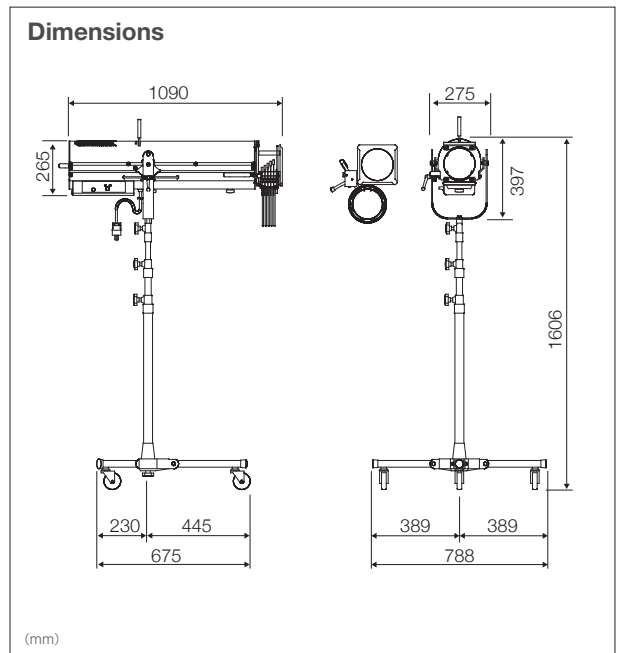

LED Follow Spotlight Sai-300	
Fixture body model name	Sai-300CB (black body) Sai-300CW (white body) *
Rated voltage	Single phase AC 100V-240V
Power consumption	230W
Frequency	50/60Hz
Maximum ambient temperature	35°C
Maximum surface temperature	48°C
Minimum throw distance	0.3m
Minimum offset distance	0.1m
Operation angle range	Within 45°upward, 45°downward
Input cable	3m long cable with NEMA 5-15P plug
Connection	Powercon True1
Weight	17kg
Dimensions	W275 × H 397 × L975 (mm)
Cooling	Dual cooling fans
Noise	35dB or less (Distance of 1m)
Material	Sheet iron, Aluminum plate
Color	Black/White
Light source	225W white LED array
Beam Color temperature	5800K
CRI	≥90 Ra
LED average lifetime	50000hrs at 25°C Max.
Dimming	0-100% by local dimmer knob
Flash	On:10ms Off:90ms (10Hz) * by press button
Compatible fittings	φ 17 Spigot
Standards Compliance	ETL, CE

* White color is optional

Stand	
Model name	STD-II/B (black) STD-II/W (White)
Weight	13kg
Dimensions	W788 x H1240 ~ 2520 x D675 mm
Maximum load	Less than 25kg
Material	Iron and Aluminum die-casting
Paint color	Black or White
Compatible fittings	φ 17 Spigot
Stand leg	Folding type, with caster

Accessories

* The above spot diameter is minimum data.
The maximum spot diameter is 2.3 times compared with minimum data.

Caution and Warning for Safety Use

Please confirm and follow the user manual and safety instructions for your own safety.