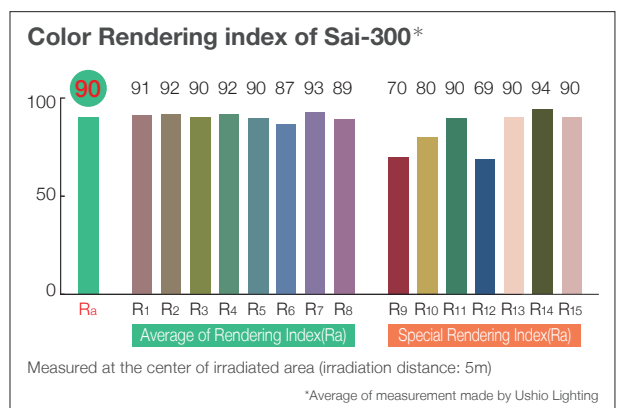

Caution and Warning for Safety Use

Please confirm and follow the user manual and safety instructions for your own safety.

USHIO LIGHTING, INC.

Head Office: RBM Higashi Yaesu Bldg., 2-9-1 Hatchobori, Chuo-ku, Tokyo 104-0032

Tel: +81-3-3552-8264

URL : www.ushiolighting.co.jp

email : info@ushiolighting.co.jp

- Please note that the form, specifications, and price of the products in the catalog are subject to change without notice.
- The color of the actual product and as depicted in the catalog may slightly differ because of the printing process.
- Xebex is a registered trademark of USHIO LIGHTING, INC.
- All information including technical details mentioned in this brochure is as of May, 2017.