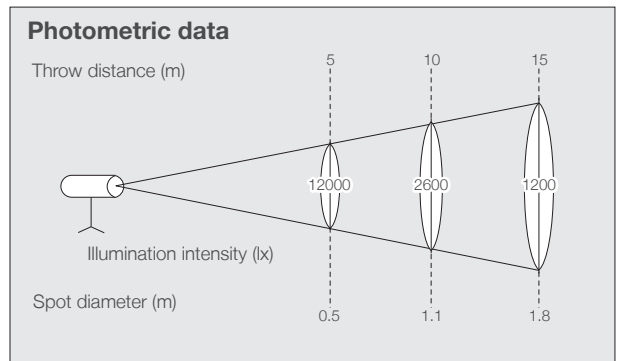

LED Follow Spotlight Sai-300	
Fixture body model name	Sai-300CB (black body) Sai-300CW (white body) *
Rated voltage	Single phase AC 100V-240V
Power consumption	230W
Frequency	50/60Hz
Maximum ambient temperature	35°C
Maximum surface temperature	48°C
Minimum throw distance	0.3m
Minimum offset distance	0.1m
Operation angle range	Within 45°upward, 45°downward
Input cable	3m long cable with NEMA 5-15P plug
Connection	Powercon True1
Weight	17kg
Dimensions	W275 × H 397 × L975 (mm)
Cooling	Dual cooling fans
Noise	35dB or less (Distance of 1m)
Material	Sheet iron, Aluminum plate
Color	Black/White
Light source	225W white LED array
Beam Color temperature	5800K
CRI	≥90 Ra
LED average lifetime	50000hrs at 25°C Max.
Dimming	0-100% by local dimmer knob
Flash	On:10ms Off:90ms (10Hz) * by press button
Compatible fittings	φ 17 Spigot
Standards Compliance	ETL, CE

* White color is optional

Stand	
Model name	STD-II/B (black) STD-II/W (White)
Weight	13kg
Dimensions	W788 x H1240 ~ 2520 x D675 mm
Maximum load	Less than 25kg
Material	Iron and Aluminum die-casting
Paint color	Black or White
Compatible fittings	φ 17 Spigot
Stand leg	Folding type, with caster

Accessories

* The above spot diameter is minimum data.
The maximum spot diameter is 2.3 times compared with minimum data.

Caution and Warning for Safety Use

Please confirm and follow the user manual and safety instructions for your own safety.